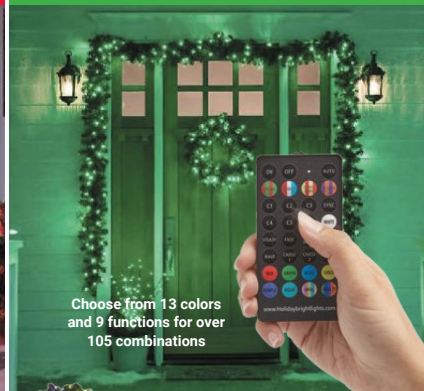

Wreath, Garland & Light Burst Kit

Choose from 13 colors
and 9 functions for over
105 combinations

$199⁹⁹
C. Wreath, Garland & Light
Burst Entryway Decor
• 6' Garland (1)
• 24" Wreath (1)
• Light Bursts (2)
9097048...$199.99

**YOUR CHOICE
SALE**
$229⁹⁹
each

16" LED Radiant Blast
Pathway Decor**

Assorted colors.
9086665, 9086684, 9086763,
9086764, 9086666