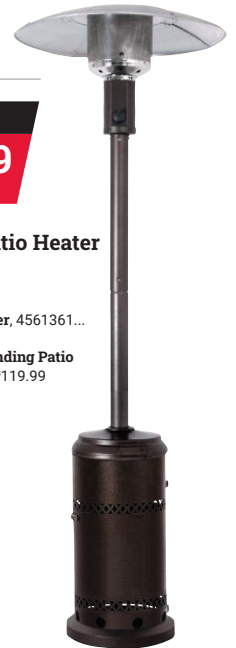

SALE $119.99

91" 48,000 BTU Freestanding Patio Heater

Uses 20 lb. propane tank (sold separately).
4587390

34" Tabletop Patio Heater, 4561361...
SALE $99.99.

92" 46,000 BTU Freestanding Patio Heater, 4026216...SALE $119.99